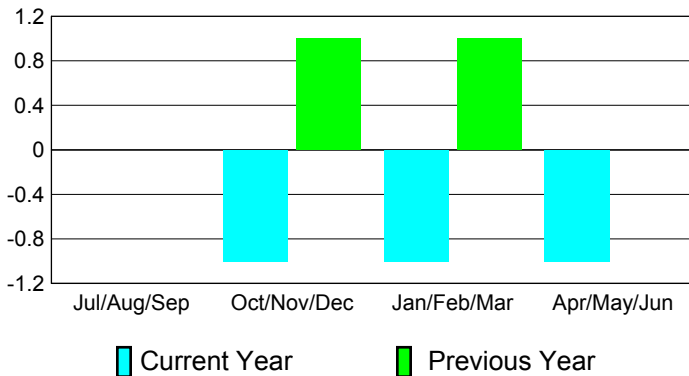

2010-2011 GMT Reports for District (or Undistricted) **District 17 N**

GMT: **Jeff Kriz**

Location: **KANSAS**

GMT CA: **1**

CLUBS

Club Results
2010-2011

Clubs
2009-2010

Month	New Club Goal	Actual New Clubs	Actual Dropped Clubs	Gain/Loss of Clubs	Gain/Loss of Clubs
Jul/Aug/Sep	0	0	0	0	0
Oct/Nov/Dec	1	0	-1	-1	1
Jan/Feb/Mar	2	0	-1	-1	1
Apr/May/June	0	0	-1	-1	0
Totals	3	0	-3	-3	2

Club Results 2010-2011

Goal, New, Dropped, Gain/Loss

Comparison of Club Gain/Loss

Current Year Compared to the Previous Year

YTD Status Quo Clubs 2010-2011

Status Quo Clubs Compared to Status Quo Members

MEMBERSHIP