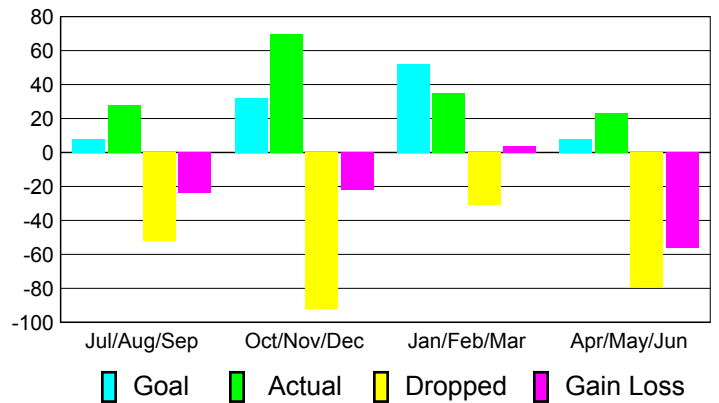

Membership Results 2010-2011

Goal, New, Dropped, Gain/Loss

Comparison of Membership Gain/Loss

Current Year Compared to the Previous Year