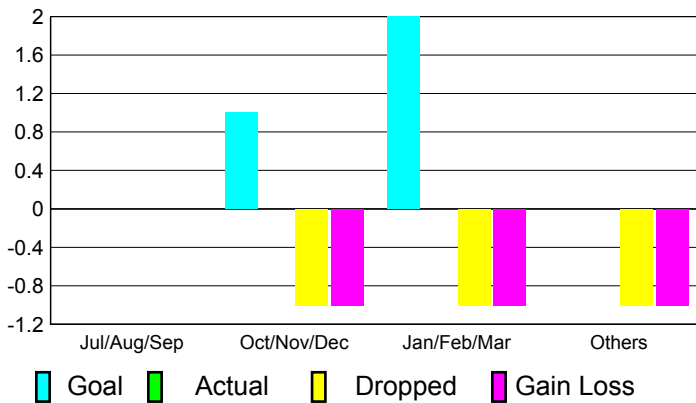

2010-2011 GMT Reports for District (or Undistricted) **District 17 N**

GMT: **Jeff Kriz**

Location: **KANSAS**

GMT CA: **1**

CLUBS

Club Results
2010-2011

Clubs
2009-2010

Month	New Club Goal	Actual New Clubs	Actual Dropped Clubs	Gain/Loss of Clubs	Gain/Loss of Clubs
Jul/Aug/Sep	0	0	0	0	0
Oct/Nov/Dec	1	0	-1	-1	1
Jan/Feb/Mar	2	0	-1	-1	1
Apr/May/June	0	0	-1	-1	0
Totals	3	0	-3	-3	2

Club Results 2010-2011

Goal, New, Dropped, Gain/Loss

Comparison of Club Gain/Loss

Current Year Compared to the Previous Year

YTD Status Quo Clubs 2010-2011

Status Quo Clubs Compared to Status Quo Members

MEMBERSHIP

Membership Results
2010-2011

Membership
2009-2010

Month	Net Memb Goal	Actual New Memb	Actual Dropped Memb	Gain/Loss of Memb	Gain/Loss of Memb
Jul/Aug/Sep	8	28	-52	-24	11
Oct/Nov/Dec	32	70	-92	-22	0
Jan/Feb/Mar	52	35	-31	4	-5
Apr/May/June	8	23	-79	-56	-7
Totals	100	156	-254	-98	-1