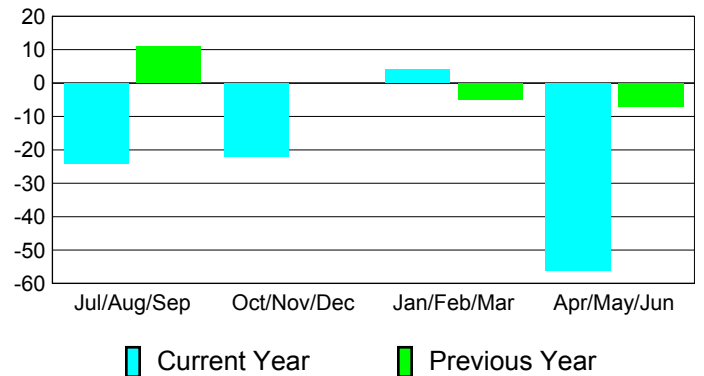

Membership Results
2010-2011

Membership
2009-2010

Month	Net Memb Goal	Actual New Memb	Actual Dropped Memb	Gain/Loss of Memb	Gain/Loss of Memb
Jul/Aug/Sep	8	28	-52	-24	11
Oct/Nov/Dec	32	70	-92	-22	0
Jan/Feb/Mar	52	35	-31	4	-5
Apr/May/June	8	23	-79	-56	-7
Totals	100	156	-254	-98	-1

Membership Results 2010-2011

Goal, New, Dropped, Gain/Loss

Comparison of Membership Gain/Loss

Current Year Compared to the Previous Year

Gender Comparison 2010-2011

Jul/Aug/Sep

Oct/Nov/Dec

Jan/Feb/Mar

Apr/May/June

Male

Female